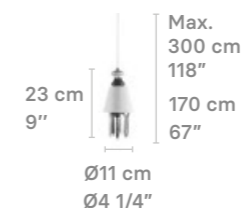

Lithophane Hanging Lamp

Weight:
0.82 Kg / 1.81 lb

IP20

- Lampholder: G9
- Max. Power: 1x9W LED
  CE/UK/US/JP: 1xG9 max. 9W LED
- Frequency: 50/60 Hz
- Output voltage:
  ~220/240 VAC (CE UK)
  100/125 VAC (US JP)
  Bulb not included