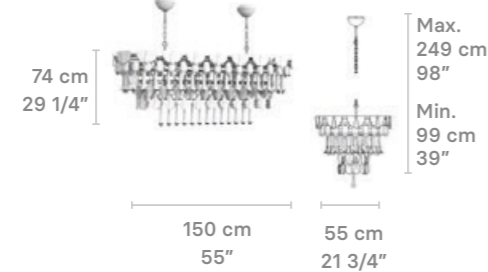

Nightbloom

Standard 130 cm / 51 1/4"
Max. 170 cm / 67"
Ø47 cm / Ø18 1/2"
Weight: 14 Kg / 31 lb

IP20 LED / CE UK / PS NOM

- * Max. Power: 40W
- * LED Power: 34W
- * Dimmable LED
- * Integrated LED
- * 2700K - 105 lm/W (3570lm)
- * Dimmer included: Foot
- * Dimmable 10%-100%
- * Aluminum base Ø32cm · Ø12 1/2"

WALL LIGHTS

Nightbloom

Standard 29 cm / 11 1/2"
Max. 33 cm / 13"
Ø47 cm / Ø18 1/2"
Weight: 5.4 Kg / 11.9 lb

IP20 LED / CE UK / PS NOM

- * Max. Power: 40W
- * LED Power: 20W
- * No dimmable LED
- * Integrated LED
- * 2700K - 105 lm/W (2100lm)
- * No dimmer included
- * Aluminium wall base: Ø13 x 1.5 cm · Ø5 x 1/2"

* Frequency: 50/60 Hz
* Output voltage: ~220/240 VAC (CE UK) 100/125 VAC (US JP)

SEASONS COLLECTION

CHANDELIERS

Chandelier 70 cm

Weight:
20 Kg / 44 lbs

IP20

* Lampholder: E14/E12/E17
 * Max. Power: 10x9W LED (90W)
 CE/UK/CCC: 10xE14 max. 9W LED (90W)
 US: 10xE12 max. 9W LED (90W)
 JP: 10xE17 max. 9W LED (90W)
 * Frequency: 50/60 Hz
 * Output voltage:
 ~220/240 VAC (CE UK)
 100/125 VAC (US JP)
 Bulbs not included

Chandelier 150 cm oval

Weight:
35 Kg / 78 lbs

IP20

* Lampholder: E14/E12/E17
 * Max. Power: 15x9W LED (135W)
 CE/UK/CCC: 15xE14 max. 9W LED (135W)
 US: 15xE12 max. 9W LED (135W)
 JP: 15xE17 max. 9W LED (135W)
 * Frequency: 50/60 Hz
 * Output voltage:
 ~220/240 VAC (CE UK)
 100/125 VAC (US JP)
 Bulbs not included