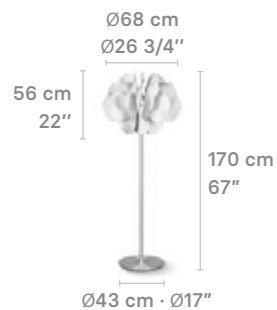

01024041 CE/UK
01024042 US
01024043 JP

HANGING LAMPS

Nightbloom

Standard 170 cm / 67"
Max. 210 cm / 82 3/4"
Ø68 cm / Ø26 3/4"
Weight: 22 Kg / 48.53 lb

IP20 LED / CE UK / PS NOM CC

- * Max. Power: 40W
- * LED Power: 34W
- * Dimmable LED (CE UK US)
- * Integrated LED
- * 2700K - 105 lm/W (3570 lm)
- * Dimmable driver included: 0-10V (CE UK US)

Nightbloom

Standard 170 cm / 67"
Max. 210 cm / 82 3/4"
Ø47 cm / Ø18 1/2"
Weight: 7.66 Kg / 16.88 lb

IP20 LED / CE UK / PS NOM CC

- * Max. Power: 40W
- * LED Power: 34W
- * Dimmable LED (CE UK US)
- * Integrated LED
- * 2700K - 105 lm/W (3570 lm)
- * Dimmable driver included: 0-10V (CE UK US)
- * Driver included (JP)

Nightbloom hanging lamps canopy Polished aluminium

FLOOR LAMPS

Nightbloom

Standard 170 cm / 67"
Max. 210 cm / 82 3/4"
Ø68 cm / Ø26 3/4"
Weight: 36.5 Kg / 80.47 lb

IP20 LED / CE UK / PS NOM

- * Max. Power: 40W
- * LED Power: 34W
- * Dimmable LED
- * Integrated LED
- * 2700K - 105 lm/W (3570lm)
- * Dimmer included: Foot
- * Dimmable 10%-100%
- * Aluminum base Ø43cm · Ø17"

Nightbloom

Standard 130 cm / 51 1/4"
Max. 170 cm / 67"
Ø47 cm / Ø18 1/2"
Weight: 14 Kg / 31 lb

IP20 LED / CE UK / PS NOM

- * Max. Power: 40W
- * LED Power: 34W
- * Dimmable LED
- * Integrated LED
- * 2700K - 105 lm/W (3570lm)
- * Dimmer included: Foot
- * Dimmable 10%-100%
- * Aluminum base Ø32cm · Ø12 1/2"