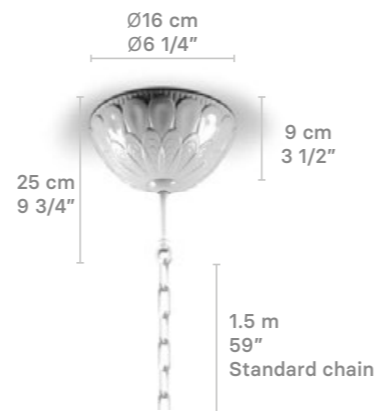

Chandelier oval 150 cm
01024182 CE/UK
01024183 US
01024184 JP
01024350 CCC

WALL LIGHTS

Wall light 40cm
01024185 CE/UK
01024186 US
01024187 JP
01024273 CCC

Canopy: porcelain