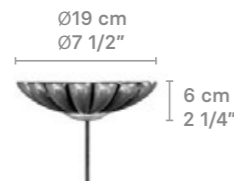

01023999 CE/UK/CCC
01024000 US
01024001 JP

Firefly Hanging Lamp Pearly

01024320 CE/UK
01024321 US
01024322 JP

- The lampshade of the floor, table and hanging Firefly lamps are made in fabric pleated.
- The base of the floor and table Firefly lamps are made in wood.
- The base of wall Firefly lamps are made in metal.
- The lampshade of wall Firefly lamp are made in porcelain.

FIREFLY hanging lamps canopy
Porcelain