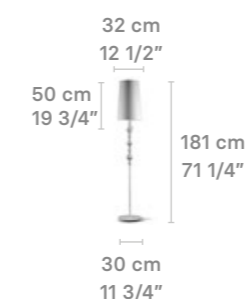

FLOOR LAMPS

Weight:
4.15 Kg / 9.15 lb

IP20

- Lampholder: E27/E26
- Max. Power: 1x15W LED
  CE/UK: 1xE27 max. 15W LED
  CCC: 1xE27 max. 9W LED
  US/JP: 1xE26 max. 15W LED
- Frequency: 50/60 Hz
- Output voltage:
  ~220/240 VAC (CE UK CCC)
  100/125 VAC (US JP)
  Bulb not included
  No dimmable