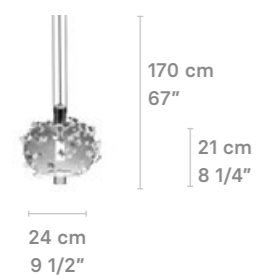

HANGING LAMPS

Freeze frame I-II

Weight:
1,7 Kg / 3.75 lb

IP20 LED / CE UK NOM

* Lampholder: G9
* Max. Power: 1x9W LED
CE/UK/US/JP: 1 x G9 max.9W LED
* Frequency: 50/60 Hz
* Output voltage:
~220/240 VAC (CE UK)
220/240 VAC (US JP)
Bulb not included