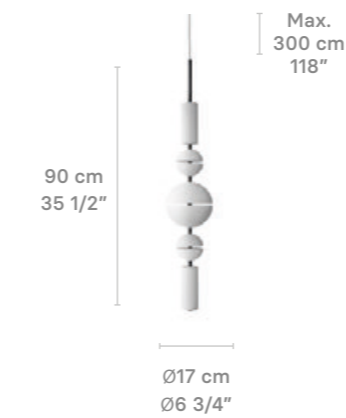

TABLE LAMP

Cascade wireless lamp

01024390

Cascade hanging lamp Long

Weight:
2,5 Kg / 5.51 lb

LED IP20

- * Power: 48.4W
- * Integrated LED
- * 3000K
- * Dimmable driver included: DALI

Cascade hanging lamp Sphere

Weight:
1,05 Kg / 2.32 lb

LED IP20

- * Power: 14W
- * Integrated LED
- * 3000K
- * Driver included

Cascade wireless lamp

Weight:
1,35 Kg / 2,98 lb

LED IP20

- LIGHT SOURCE:
- * Power: 2,6 W
 - * Integrated LED
 - * 3000K - 450lm
 - * Dimmable LED
 - * Dimmer included