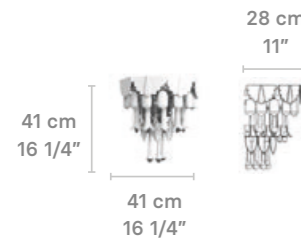

SEASONS COLLECTION

CHANDELIERS

Weight:
20 Kg / 44 lbs

IP20

* Lampholder: E14/E12/E17
* Max. Power: 10x9W LED (90W)
CE/UK/CCC: 10xE14 max. 9W LED (90W)
US: 10xE12 max. 9W LED (90W)
JP: 10xE17 max. 9W LED (90W)
* Frequency: 50/60 Hz
* Output voltage:
~220/240 VAC (CE UK)
100/125 VAC (US JP)
Bulbs not included

Weight:
35 Kg / 78 lbs

IP20

* Lampholder: E14/E12/E17
* Max. Power: 15x9W LED (135W)
CE/UK/CCC: 15xE14 max. 9W LED (135W)
US: 15xE12 max. 9W LED (135W)
JP: 15xE17 max. 9W LED (135W)
* Frequency: 50/60 Hz
* Output voltage:
~220/240 VAC (CE UK)
100/125 VAC (US JP)
Bulbs not included

WALL LIGHT

Weight:
5.8 Kg / 12.8 lbs

IP20

* Lampholder: E14/E12/E17
* Max. Power: 2x9W LED (18W)
CE/UK/CCC: 2xE14 max. 9W LED (18W)
US: 2xE12 max. 9W LED (18W)
JP: 2xE17 max. 9W LED (18W)
* Frequency: 50/60 Hz
* Output voltage:
~220/240 VAC (CE UK)
100/125 VAC (US JP)
Bulbs not included

Sunrise

CHANDELIERS

Chandelier 70 cm
01024173 CE/UK
01024174 US
01024175 JP
01024342 CCC

Chandelier oval 150 cm
01024182 CE/UK
01024183 US
01024184 JP
01024350 CCC

WALL LIGHTS

Wall light 40cm
01024185 CE/UK
01024186 US
01024187 JP
01024273 CCC

Canopy: porcelain