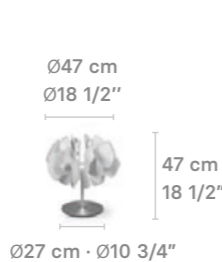

Nightbloom hanging lamps canopy Polished aluminium

FLOOR LAMPS

Nightbloom

Standard 170 cm / 67"
Max. 210 cm / 82 3/4"
Ø68 cm / Ø26 3/4"
Weight: 36.5 Kg / 80.47 lb

IP20 LED / CE UK / PS NOM

- * Max. Power: 40W
- * LED Power: 34W
- * Dimmable LED
- * Integrated LED
- * 2700K - 105 lm/W (3570lm)
- * Dimmer included: Foot
- * Dimmable 10%-100%
- * Aluminum base Ø43cm · Ø17"

Nightbloom

Standard 130 cm / 51 1/4"
Max. 170 cm / 67"
Ø47 cm / Ø18 1/2"
Weight: 14 Kg / 31 lb

IP20 LED / CE UK / PS NOM

- * Max. Power: 40W
- * LED Power: 34W
- * Dimmable LED
- * Integrated LED
- * 2700K - 105 lm/W (3570lm)
- * Dimmer included: Foot
- * Dimmable 10%-100%
- * Aluminum base Ø32cm · Ø12 1/2"

TABLE LAMPS

Nightbloom

Standard 47 cm / 18 1/2"
Max. 107 cm / 42 1/2"
Ø47 cm / Ø18 1/2"
Weight: 9.1 Kg / 20 lb

IP20 LED / CE UK / PS NOM CC

- * Max. Power: 17W
- * LED Power: 17W
- * Dimmable LED
- * Integrated LED
- * 2700K - 105 lm/W (1785lm)
- * Dimmer included: Hand
- * Dimmable 10%-100%
- * Aluminum base Ø27cm · Ø10 3/4"

WALL LIGHTS

Nightbloom

Standard 29 cm / 11 1/2"
Max. 33 cm / 13"
Ø47 cm / Ø18 1/2"
Weight: 5.4 Kg / 11.9 lb

IP20 LED / CE UK / PS NOM

- * Max. Power: 40W
- * LED Power: 20W
- * No dimmable LED
- * Integrated LED
- * 2700K - 105 lm/W (2100lm)
- * No dimmer included
- * Aluminium wall base: Ø13 x 1.5 cm · Ø5 x 1/2"