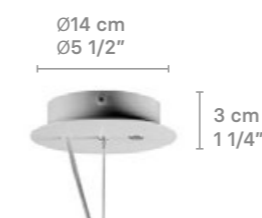

Belle de Nuit hanging lamp canopy
white lacquered (metal)