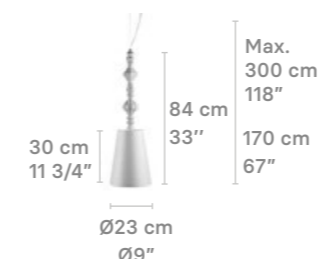

HANGING LAMPS

Weight:
1.75 Kg / 3.86 lb

IP20

- Lampholder: E27/E26
- Max. Power: 1x15W LED
  CE/UK: 1xE27 max. 15W LED
  CCC: 1xE27 max. 9W LED
  US/JP: 1xE26 max. 15W LED
- Frequency: 50/60 Hz
- Output voltage:
  ~220/240 VAC (CE UK CCC)
  100/125 VAC (US JP)
  Bulb not included