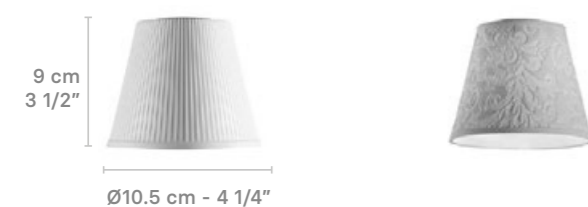

01023524 CE/UK/CCC
01023525 US
01023526 JP

The lampshade for Winter Palace collection are made in porcelain.

Pleated Standard for WP Côte d'Azur | Laced Standard for WP collection

For E14/E16 lampholders (CE/UK/US/CCC electric version)

For G9 lampholders (JP electric version)