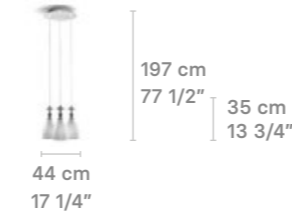

HANGING LAMPS

Hanging Lamp 3 lights
Sharing secrets (D)

Weight:
6.3 Kg / 13.89 lb

IP20 / CE UK CCC NOM

- Lampholder: E27/E26
- Max. Power: 3x15W LED (45W)
  CE/UK: 3xE27 max. 15W LED (45W)
  CCC: 3xE27 max. 9W LED (27W)
  US: 3xE26 max. 15W LED (45W)
- Frequency: 50/60 Hz
- Output voltage:
  ~220/240 VAC (CE UK CCC)
  100/125 VAC (US)
- Bulbs not included