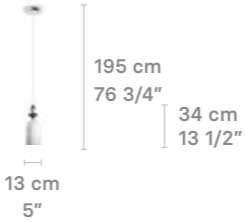

Béatrice - hanging lamp 1 light

Weight:
1.76 Kg / 3.88 lb

IP20 / CE UK CCC NOM

- Lampholder: E27/E26
- Max. Power: 1x15W LED
  CE/UK: 1xE27 max. 15W LED
  CCC: 1xE27 max. 9W LED
  US/JP: 1xE26 max. 15W LED
- Frequency: 50/60 Hz
- Output voltage:
  ~220/240 VAC (CE UK CCC)
  100/125 VAC (US JP)
- Bulb not included