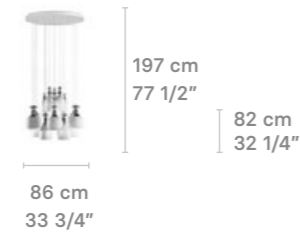

Chandelier 18 lights
Dancing on the sand

Weight:
43 Kg / 95 lb

IP20 / CE UK CCC NOM

- Lampholder: E27/E26
- Max. Power: 18x15W LED (270W)
  CE/UK: 18xE27 max. 15W LED (270W)
  CCC: 18xE27 max. 9W LED (162W)
  US: 18xE26 max. 15W LED (270W)
- Frequency: 50/60 Hz
- Output voltage:
  ~220/240 VAC (CE UK CCC)
  100/125 VAC (US)
- Bulbs not included