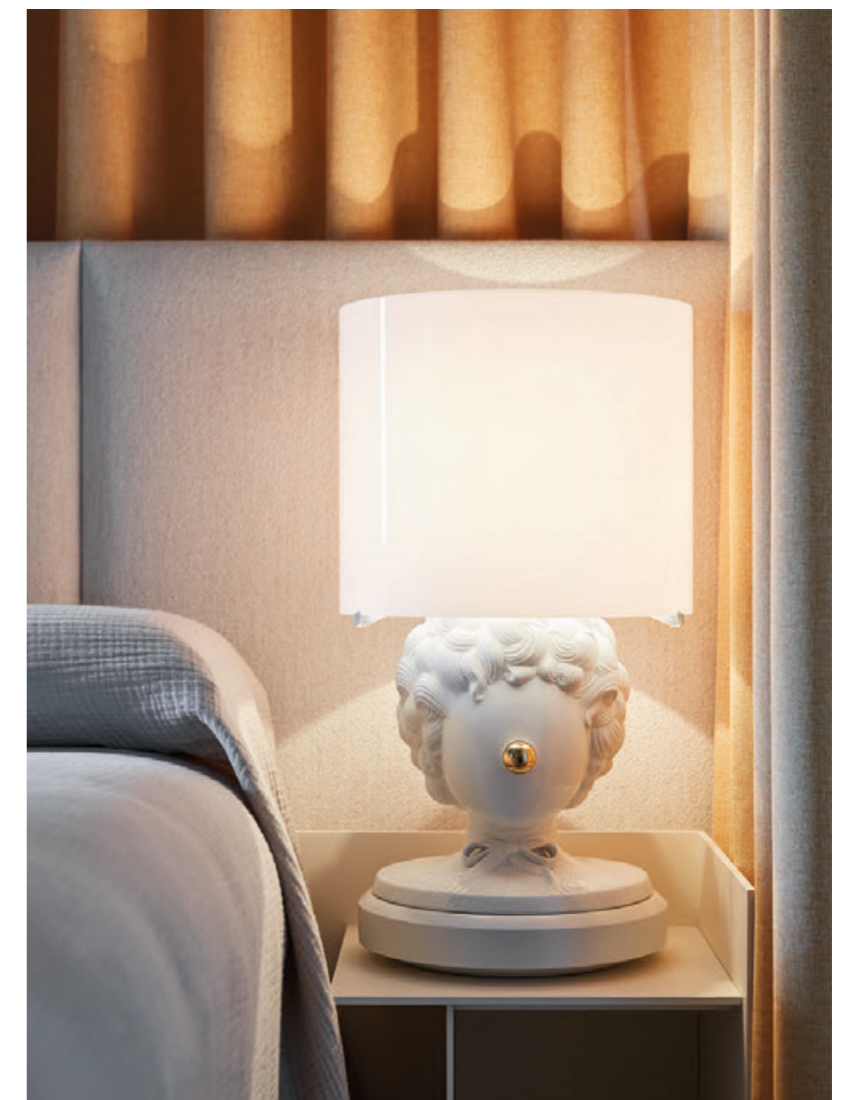

Technical data
Page 267

Bouquet Wall Light

The Fantasy

by Jaime Hayon

21

The Clown Lamp

Like all the pieces in Jaime Hayon's *The Fantasy* collection, this creation arises from the fusion of a classic Lladró theme, such as the circus, and the playful sense and fantasy that the Spanish creative Jaime Hayon brings to his designs. With elegance and a casual attitude, the magic of the circus inspires this innovative lamp in the form of a clown with a golden nose.

A perfect balance between expression and functionality in this piece that brings back childhood memories.

The Clown Table Lamp

Technical data
Page 268

Mirage Table Lamp

Mirage

22

Flames of fire

The *Mirage* lamps are framed against a porcelain backdrop with etchings that evoke flames of fire and their constant flickering. The golden luster decoration further enhances the warm lighting, making these lamps the ideal additional points of light to create a welcoming mood.