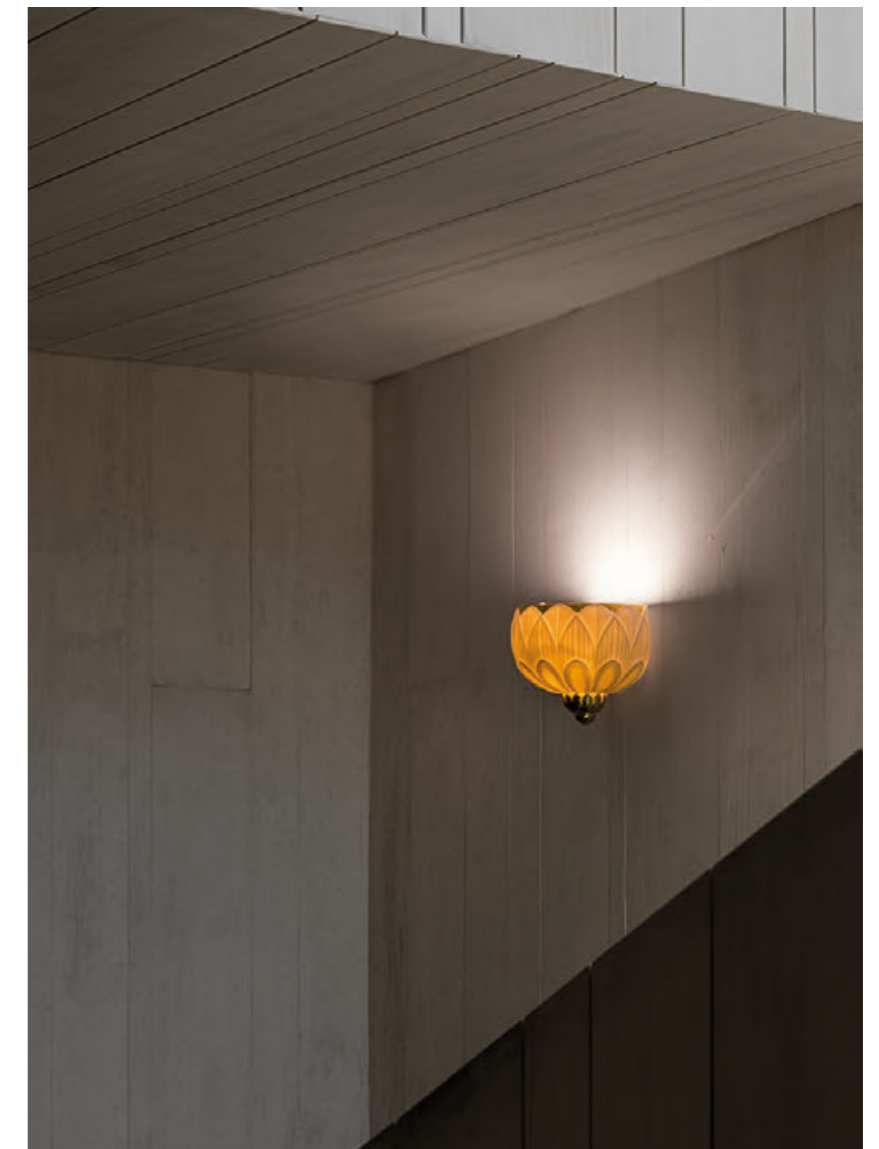

Ivy & Seed Chandelier 16 Lights (M) Spices

Ivy & Seed Single Hanging Lamp White-Gold

From beginning to end

The ceiling roses in the *Ivy & Seed* hanging lamps are in themselves a thing of beauty, and are, as always, delicately decorated by hand.