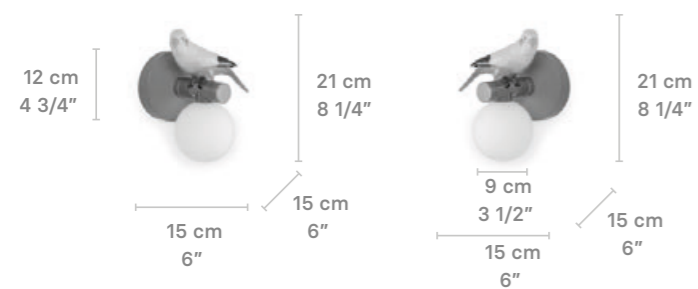

WALL LIGHTS

Parrot Wall Light