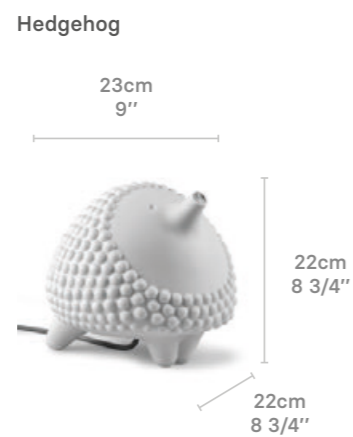

TABLE LAMPS

Weight:
9.80 Kg / 21.61 lb
IP20 / CE UK PS CC NOM

* Lampholder: E27/E26
* Max. Power: 1x15W LED
CE/UK: 1xE27 max. 15W LED
CCC: 1xE27 max. 9W LED
US/JP: 1xE26 max. 15W LED
Need a dimmable bulb.
* Frequency: 50/60 Hz
* Output voltage:
~220/240 VAC (CE UK CCC)
100/125 VAC (US JP)

* Touch dimmer system on the nose
Bulb not included.

Weight:
9.80 Kg / 21.61 lb
IP20 / CE UK PS NOM

* Lampholder: E14/E12/E17
* Max. Power: 1x9W LED
CE/UK: 1xE14 max. 9W LED
US: 1xE12 max. 9W LED
JP: 1xE17 max. 9W LED
* Frequency: 50/60 Hz
* Output voltage:
~220/240 VAC (CE UK)
100/125 VAC (US)

* Switch on/off mode: touch nose
Bulb not included.

HAIRSTYLE COLLECTION

by Shimizu

/ 269