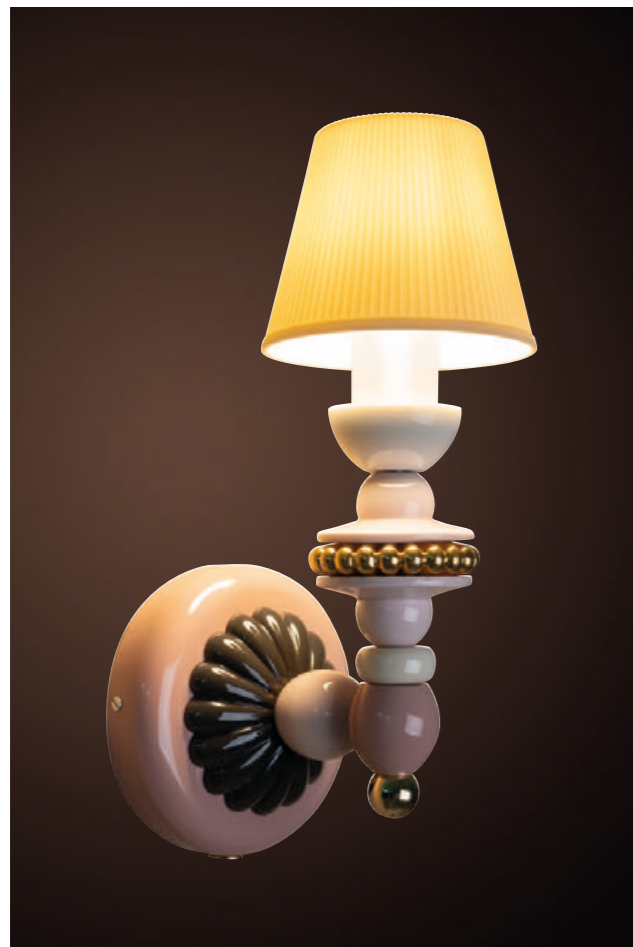

Reminiscent of a traditional paper lantern with a twist, the *Ice Cream* lamp can be used as a table lamp or hung to create a pendant version. The steel base with golden finish marries perfectly with a pink or blue leather cover that extends to the lamp's top handle.

Firefly

14

Firefly Hanging Lamp - Firefly Floor Lamp

Technical data
Page 261

The Magic of Nature

A cornucopia of organic elements are combined to create a collection of table lamps inspired by nature and the magical qualities of a firefly skipping across the night. In that moment color and light illuminate our surroundings, just as the *Firefly* collection does in homes, hotels and restaurants all around the world.

The cordless lamps are fitted with chargeable batteries and independent LED lights so as to maximize these little fireflies' freedom to roam.

FIREFLY

Firefly Wall Light

Firefly Hanging Lamp

Firefly Hanging Lamp