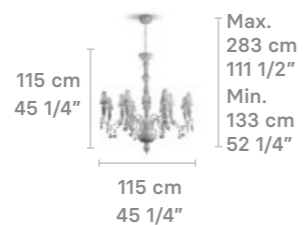

Chandelier 16 lights (PM)

Weight:
16 Kg / 35.28 lb

IP20 / CE UK CCC PS CC NOM

* Lampholder: E14/E12
* Max. Power: 16x9W LED (144W)
CE/UK/CCC: 16xE14 max. 9W LED (144W)
US/JP: 16xE12 max. 9W LED (144W)
* Frequency: 50/60 Hz
* Output voltage:
~220/240 VAC (CE UK CCC)
100/125 VAC (US JP)
Bulbs not included