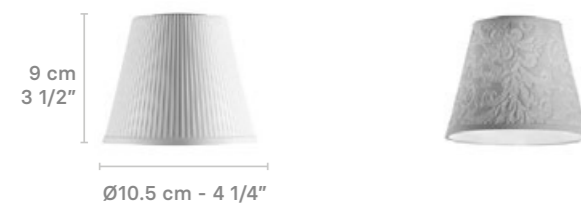

For G9 lampholders (JP electric version)