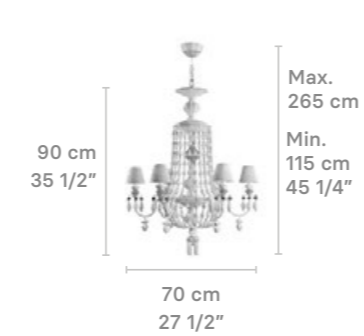

Chandelier 6 lights

Weight:
13.7 Kg / 30.21lb

IP20

* Lampholder: E14/E12/G9
* Max. Power: 6x9W LED (54W)
CE/UK/CCC: 6xE14 max. 9W LED (54W)
US: 6xE12 max. 9W LED (54W)
JP: 6xG9 max. 9W LED (54W)
* Frequency: 50/60 Hz
* Output voltage:
~220/240 VAC (CE UK CCC)
100/125 VAC (US JP)
Bulbs not included