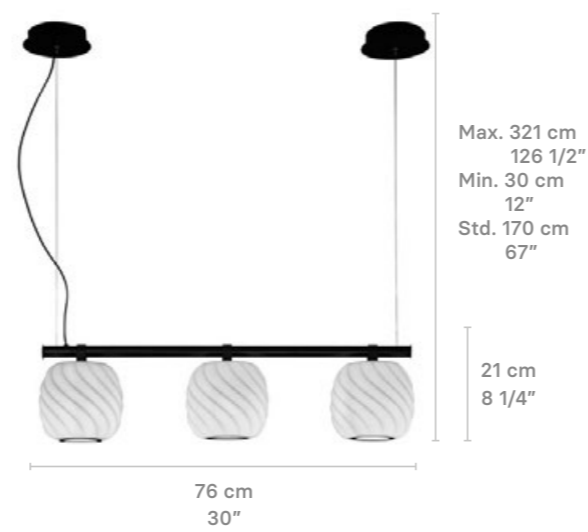

HANGING 3 LIGHTS

Weight:
5.8 Kg / 12.3 lb

IP20 LED CE UK CCC PS CC NOM

- Lampholder: E14/E12/E17
- Max. Power: 3x9W LED (27W)
- CE/UK/CCC: 3xE14 max. 9W LED (27W)
- US: 3xE12 max. 9W LED (27W)
- JP: 3xE17 max. 9W LED (27W)
- Frequency: 50/60 Hz
- Output voltage: ~220/240 VAC (CE UK) 100/125 VAC (US JP)
- Bulbs not included

WALL LIGHTS

01024132 CE/UK/CCC
01024133 US
01024134 JP