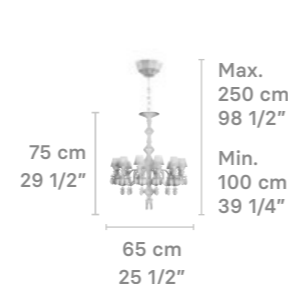

Chandelier 12 lights

Weight:
8.35 Kg / 18.4 lb

IP20

- Lampholder: E14/E12/G9
- Max. Power: 12x9W LED (108W)
  CE/UK/CCC: 12xE14 max. 9W LED (108W)
  US: 12xE12 max. 9W LED (108W)
  JP: 12xG9 max. 9W LED (108W)
- Frequency: 50/60 Hz
- Output voltage:
  ~220/240 VAC (CE UK CCC)
  100/125 VAC (US JP)
  Bulbs not included