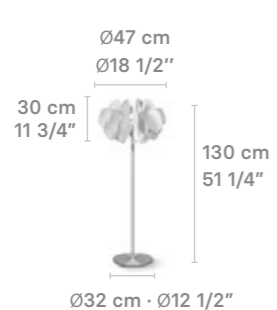

Nightbloom

Standard 170 cm / 67"
Max. 210 cm / 82 3/4"
Ø47 cm / Ø18 1/2"
Weight: 7.66 Kg / 16.88 lb

IP20 LED / CE UK / PS NOM CC

- * Max. Power: 40W
- * LED Power: 34W
- * Dimmable LED (CE UK US)
- * Integrated LED
- * 2700K - 105 lm/W (3570 lm)
- * Dimmable driver included: 0-10V (CE UK US)
- * Driver included (JP)

Nightbloom hanging lamps canopy Polished aluminium

FLOOR LAMPS

Nightbloom

Standard 170 cm / 67"
Max. 210 cm / 82 3/4"
Ø68 cm / Ø26 3/4"
Weight: 36.5 Kg / 80.47 lb

IP20 LED / CE UK / PS NOM

- * Max. Power: 40W
- * LED Power: 34W
- * Dimmable LED
- * Integrated LED
- * 2700K - 105 lm/W (3570lm)
- * Dimmer included: Foot
- * Dimmable 10%-100%
- * Aluminum base Ø43cm · Ø17"

Nightbloom

Standard 130 cm / 51 1/4"
Max. 170 cm / 67"
Ø47 cm / Ø18 1/2"
Weight: 14 Kg / 31 lb

IP20 LED / CE UK / PS NOM

- * Max. Power: 40W
- * LED Power: 34W
- * Dimmable LED
- * Integrated LED
- * 2700K - 105 lm/W (3570lm)
- * Dimmer included: Foot
- * Dimmable 10%-100%
- * Aluminum base Ø32cm · Ø12 1/2"

TABLE LAMPS

Nightbloom

Standard 47 cm / 18 1/2"
Max. 107 cm / 42 1/2"
Ø47 cm / Ø18 1/2"
Weight: 9.1 Kg / 20 lb

IP20 LED / CE UK / PS NOM CC

- * Max. Power: 17W
- * LED Power: 17W
- * Dimmable LED
- * Integrated LED
- * 2700K - 105 lm/W (1785lm)
- * Dimmer included: Hand
- * Dimmable 10%-100%
- * Aluminum base Ø27cm · Ø10 3/4"