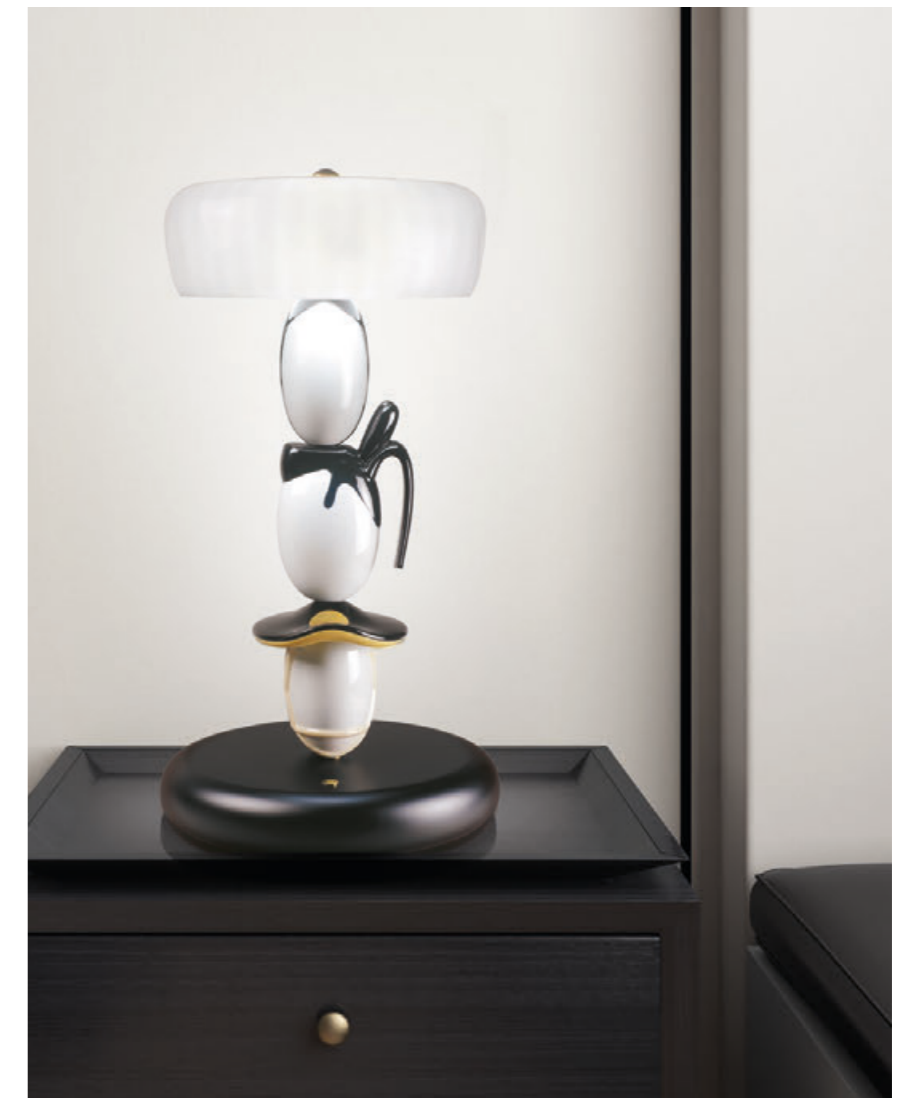

Hairstyle

by Shimizu

23

A Journey Through History

In Medieval Japan, the sandogasa, a large sun hat fashioned from straw, accompanied travelers on their long journeys across the country. It was these hats, and the traditional hairstyles that hid behind them, that inspired Japanese designer Hisakazu Shimizu to create this original collection of lamps.

Starting with their black satin wood bases and ending with shades made with layers of hand-blown Murano crystal, the sheer luster of these creations are sure to make an impression.

Technical data
Page 269

Hairstyle Lamp (H/I/M)