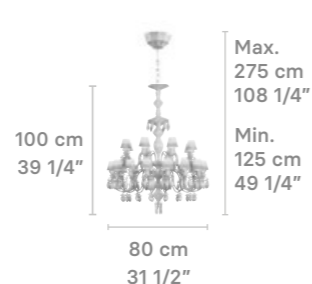

Chandelier 24 lights

Weight:
21.16 Kg / 46.65 lb

IP20

- Lampholder: E14/E12/G9
- Max. Power: 24x9W LED (216W)
  CE/UK/CCC: 24xE14 max. 9W LED (216W)
  US: 24xE12 max. 9W LED (216W)
  JP: 24xG9 max. 9W LED (216W)
- Frequency: 50/60 Hz
- Output voltage:
  ~220/240 VAC (CE UK CCC)
  100/125 VAC (US JP)
  Bulbs not included