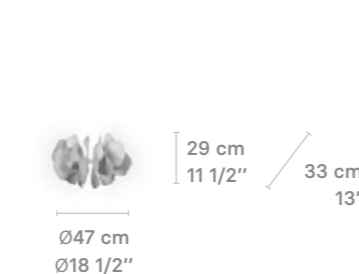

Nightbloom hanging lamps canopy Polished aluminium

FLOOR LAMPS

Nightbloom

Standard 170 cm / 67"
Max. 210 cm / 82 3/4"
Ø68 cm / Ø26 3/4"
Weight: 36.5 Kg / 80.47 lb

IP20 LED / CE UK / PS NOM

- * Max. Power: 40W
- * LED Power: 34W
- * Dimmable LED
- * Integrated LED
- * 2700K - 105 lm/W (3570lm)
- * Dimmer included: Foot
- * Dimmable 10%-100%
- * Aluminum base Ø43cm · Ø17"

Nightbloom

Standard 130 cm / 51 1/4"
Max. 170 cm / 67"
Ø47 cm / Ø18 1/2"
Weight: 14 Kg / 31 lb

IP20 LED / CE UK / PS NOM

- * Max. Power: 40W
- * LED Power: 34W
- * Dimmable LED
- * Integrated LED
- * 2700K - 105 lm/W (3570lm)
- * Dimmer included: Foot
- * Dimmable 10%-100%
- * Aluminum base Ø32cm · Ø12 1/2"

TABLE LAMPS

Nightbloom

Standard 47 cm / 18 1/2"
Max. 107 cm / 42 1/2"
Ø47 cm / Ø18 1/2"
Weight: 9.1 Kg / 20 lb

IP20 LED / CE UK / PS NOM CC

- * Max. Power: 17W
- * LED Power: 17W
- * Dimmable LED
- * Integrated LED
- * 2700K - 105 lm/W (1785lm)
- * Dimmer included: Hand
- * Dimmable 10%-100%
- * Aluminum base Ø27cm · Ø10 3/4"

WALL LIGHTS

Nightbloom

Standard 29 cm / 11 1/2"
Max. 33 cm / 13"
Ø47 cm / Ø18 1/2"
Weight: 5.4 Kg / 11.9 lb

IP20 LED / CE UK / PS NOM

- * Max. Power: 40W
- * LED Power: 20W
- * No dimmable LED
- * Integrated LED
- * 2700K - 105 lm/W (2100lm)
- * No dimmer included
- * Aluminium wall base: Ø13 x 1.5 cm · Ø5 x 1/2"