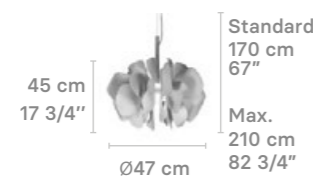

01024041 CE/UK
01024042 US
01024043 JP

HANGING LAMPS

Nightbloom

Standard 170 cm / 67"
Max. 210 cm / 82 3/4"
Ø68 cm / Ø26 3/4"
Weight: 22 Kg / 48.53 lb

IP20 LED / CE UK / PS NOM CC

- * Max. Power: 40W
- * LED Power: 34W
- * Dimmable LED (CE UK US)
- * Integrated LED
- * 2700K - 105 lm/W (3570 lm)
- * Dimmable driver included: 0-10V (CE UK US)

Nightbloom

Standard 170 cm / 67"
Max. 210 cm / 82 3/4"
Ø47 cm / Ø18 1/2"
Weight: 7.66 Kg / 16.88 lb

IP20 LED / CE UK / PS NOM CC

- * Max. Power: 40W
- * LED Power: 34W
- * Dimmable LED (CE UK US)
- * Integrated LED
- * 2700K - 105 lm/W (3570 lm)
- * Dimmable driver included: 0-10V (CE UK US)
- * Driver included (JP)