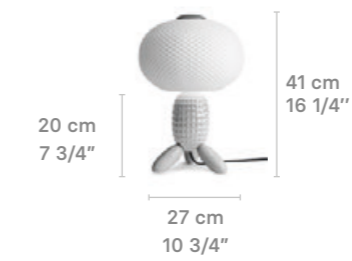

TABLE LAMP

Weight:
3,5 Kg / 7.72 lb

IP20 / CE UK

* Lampholder: E27/ E26
* Max. Power: 1x15W LED
CE/UK: 1xE27 max. 15W LED
US/JP: 1xE26 max. 15W LED
* Frequency: 50/60 Hz
* Output voltage:
~220/240 VAC (CE UK)
100/125 VAC (US JP)
Bulb not included
Dimmable switch (CE/UK)
No Dimmable (US/JP)