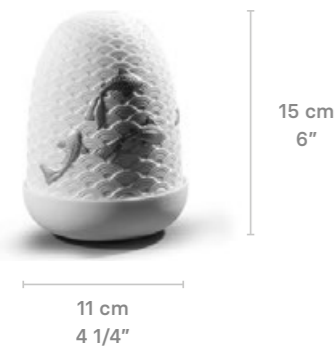

CORDLESS LAMPS

CORDLESS LAMPS

Dome

G
Weight:
0.45 Kg / 1 lb

IP20 LED

LIGHT SOURCE:
* Power: 1.3W
* Integrated LED
* 3000K - 120lm/W (150lm)
* Dimmable LED
* Dimmer included

BATTERY:
* Lithium polymer battery
* 1900mAh, 7h autonomy
* Micro USB, 5V (charging method)

Charge for the first time for 7 hours.