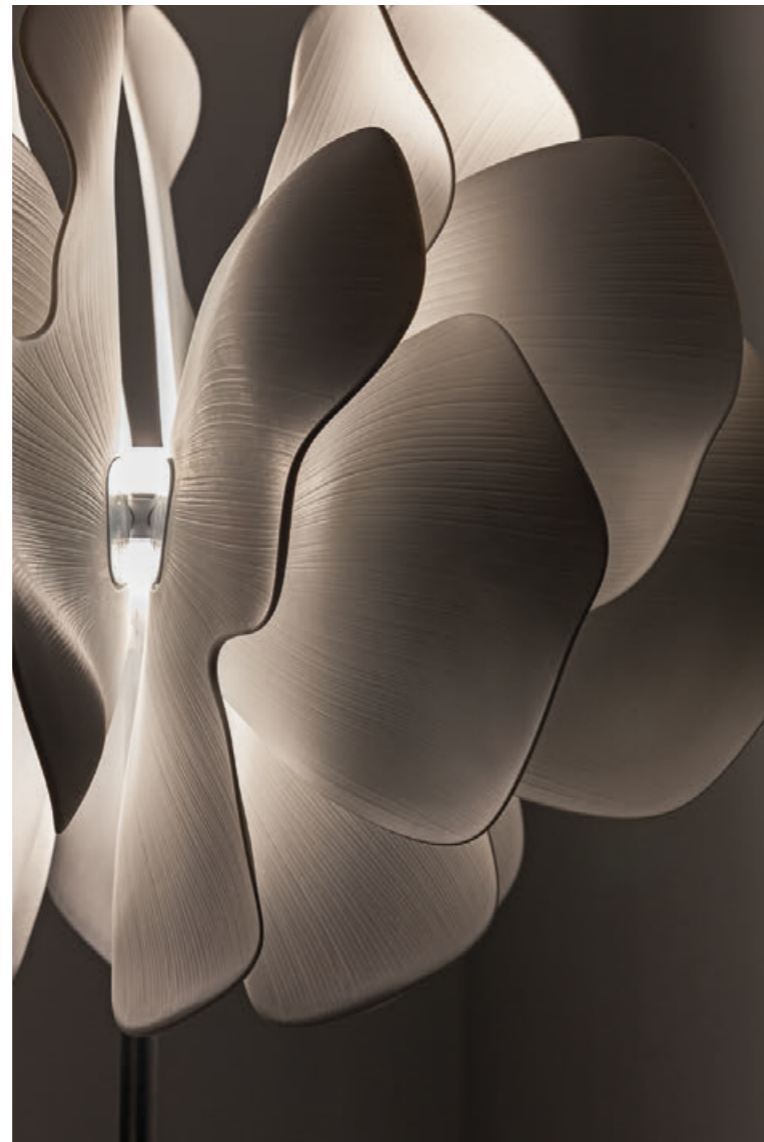

Petals at Nightfall

Quietly they bloom and grow, the flowers of the night... This spectacular collection of porcelain lamps by world renowned Dutch design studio Marcel Wanders celebrates the delicate dance of unfurling petals and the blissful beauty of nature itself.

Each and every petal of the pendant, desk, wall and floor lamps have been purposefully positioned to take full advantage of the collection's LED light technology to create a glowing colour gradient from the inside out.

Nightbloom Floor Lamp White