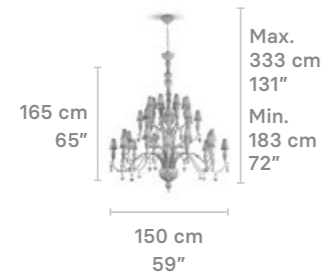

01023469

Also available in: WHITE, GOLD AND MULTICOLOR.

IVY & SEED COLLECTION

CHANDELIERS

Chandelier 32 lights (L)

Weight:
36.7 Kg / 77.18 lb

IP20 / CE UK CCC PS CC NOM

* Lampholder: E14/E12
* Max. Power: 32x9W LED (288W)
CE/UK: 32xE14 max. 9W LED (288W)
US/JP: 32xE12 max. 9W LED (288W)
* Frequency: 50/60 Hz
* Output voltage:
~220/240 VAC (CE UK)
100/125 VAC (US JP)
Bulbs not included