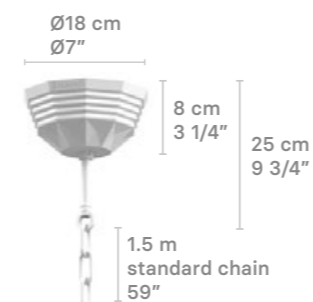

Winter Palace chandelier canopy.
Porcelain.
A chain and a canopy are included
for all our chandeliers.

01023469

Also available in: WHITE, GOLD AND MULTICOLOR.