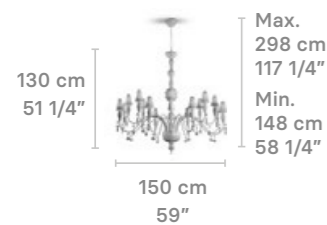

HANGING LAMP

Chandelier 16 lights (PL)

Weight:
19 Kg / 41.90 lb

IP20 / CE UK CCC PS CC NOM

* Lampholder: E14/E12
* Max. Power: 16x9W LED (144W)
CE/UK/CCC: 16xE14 max. 9W LED (144W)
US/JP: 16xE12 max. 9W LED (144W)
* Frequency: 50/60 Hz
* Output voltage:
~220/240 VAC (CE UK CCC)
100/125 VAC (US JP)
Bulbs not included