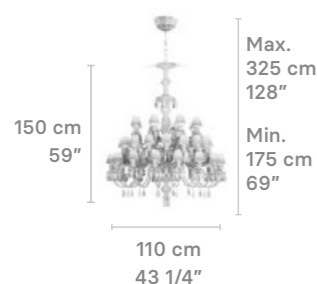

MD Daniela
hanging lamp
01023539 CE/UK/CCC
01023540 US
01023541 JP

BELLE DE NUIT COLLECTION

BELLE DE NUIT / 221

CHANDELIERS

Chandelier 56 lights

Weight:
48.7 Kg / 107.38lb

IP20

- * Lampholder: E14/E12/G9
- * Max. Power: 56x9W LED (504W)
CE/UK: 56xE14 max. 9W LED (504W)
US: 56xE12 max. 9W LED (504W)
JP: 56xG9 max. 9W LED (504W)
- * Frequency: 50/60 Hz
- * Output voltage:
~220/240 VAC (CE UK)
100/125 VAC (US JP)
Bulbs not included