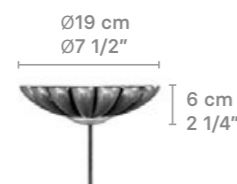

01024141 CE/UK
01024136 US
01024143 JP
01024335 CCC

- The lampshade of the floor, table and hanging Firefly lamps are made in fabric pleated.
- The base of the floor and table Firefly lamps are made in wood.
- The base of wall Firefly lamps are made in metal.
- The lampshade of wall Firefly lamp are made in porcelain.

FIREFLY hanging lamps canopy
Porcelain