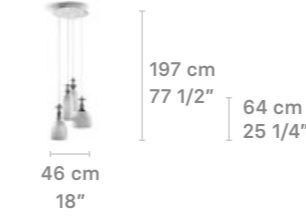

Hanging Lamp 4 lights
Walking on the beach

Weight:
7.4 Kg / 16.32 lb

IP20 / CE UK CCC NOM

- Lampholder: E27/E26
- Max. Power: 4x15W LED (60W)
  CE/UK: 4xE27 max. 15W LED (60W)
  CCC: 4xE27 max. 9W LED (36W)
  US: 4xE26 max. 15W LED (60W)
- Frequency: 50/60 Hz
- Output voltage:
  ~220/240 VAC (CE UK CCC)
  100/125 VAC (US)
- Bulbs not included