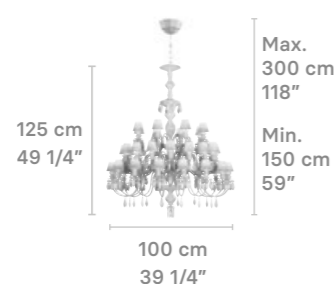

Chandelier 40 lights

Weight:
27.36 Kg / 60.33lb

IP20

- Lampholder: E14/E12/G9
- Max. Power: 40x9W LED (360W)
  CE/UK: 40xE14 max. 9W LED (360W)
  US: 40xE12 max. 9W LED (360W)
  JP: 40xG9 max. 9W LED (360W)
- Frequency: 50/60 Hz
- Output voltage:
  ~220/240 VAC (CE UK)
  100/125 VAC (US JP)
  Bulbs not included