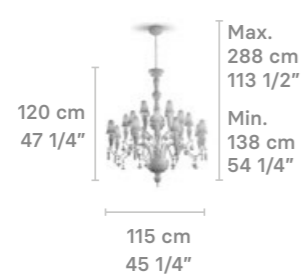

Chandelier 20 lights (M)

Weight:
21.5 Kg / 47.41 lb

IP20 / CE UK CCC PS CC NOM

* Lampholder: E14/E12
* Max. Power: 20x9W LED (180W)
CE/UK/CCC: 20xE14 max. 9W LED (180W)
US/JP: 20xE12 max. 9W LED (180W)
* Frequency: 50/60 Hz
* Output voltage:
~220/240 VAC (CE UK CCC)
100/125 VAC (US JP)
Bulbs not included