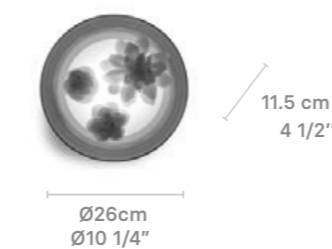

Bulbs not included

BOUQUET COLLECTION

WALL LIGHTS

Bouquet Wall Light
01024103 CE/UK
01024104 US
01025105 JP
01024256 CCC

WALL LIGHTS

Bouquet Wall Light

Weight:
1 Kg / 2.2 lb

IP20