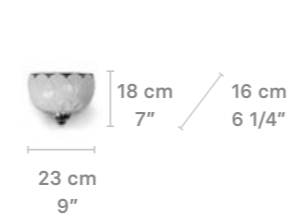

WALL LIGHT

Weight:
1.45 Kg / 3.2 lb

IP20 / CE UK CCC PS CC NOM

* Lampholder: E14/E12/E17
* Max. Power: 1x9W LED
CE/UK/CCC: 1xE14 max. 9W LED
US: 1xE12 max. 9W LED
JP: 1xE17 max. 9W LED
* Frequency: 50/60 Hz
* Output voltage:
~220/240 VAC (CE UK CCC)
100/125 VAC (US JP)
Bulb not included