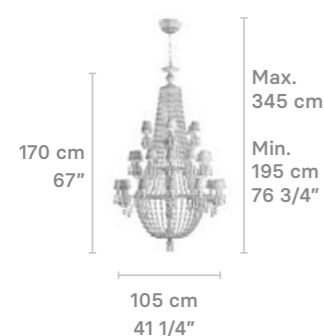

CHANDELIERS

Chandelier 30 lights

Weight:
58 Kg / 127.89 lb

IP20

* Lampholder: E14/E12/G9
 * Max. Power: 30x9W LED (270W)
 CE/UK: 30xE14 max. 9W LED (270W)
 US: 30xE12 max. 9W LED (270W)
 JP: 30xG9 max. 9W LED (270W)
 * Frequency: 50/60 Hz
 * Output voltage:
 ~220/240 VAC (CE UK)
 100/125 VAC (US JP)
 Bulbs not included