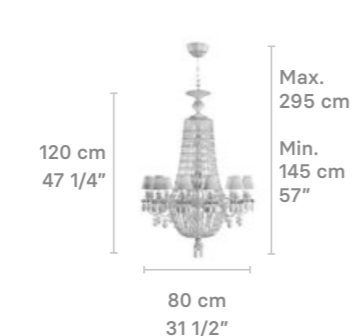

Chandelier 12 lights

Weight:
19.9 Kg / 43.88 lb

IP20

* Lampholder: E14/E12/G9
* Max. Power: 12x9W LED (108W)
CE/UK/CCC: 12xE14 max. 9W LED (108W)
US: 12xE12 max. 9W LED (108W)
JP: 12xG9 max. 9W LED (108W)
* Frequency: 50/60 Hz
* Output voltage:
~220/240 VAC (CE UK CCC)
100/125 VAC (US JP)
Bulbs not included