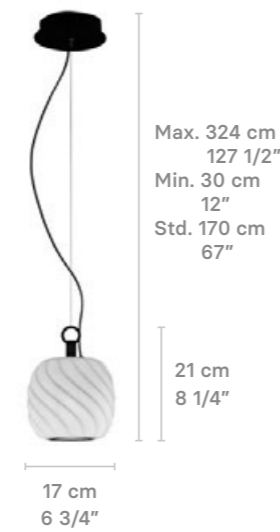

HANGING 1 LIGHT

Weight:
2 Kg / 4.41 lb

IP20 LED CE UK CCC PS CC NOM

- Lampholder: E14/E12/E17
- Max. Power: 1x9W LED
- CE/UK/CCC: 1xE14 max. 9W LED
- US: 1xE12 max. 9W LED
- JP: 1xE17 max. 9W LED
- Frequency: 50/60 Hz
- Output voltage: ~220/240 VAC (CE UK) 100/125 VAC (US JP)
- Bulb not included