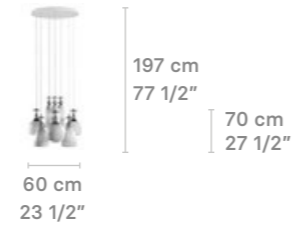

Chandelier 9 lights
Seaside dreams

Weight:
24 Kg / 53 lb

IP20 / CE UK CCC NOM

- * Lampholder: E27/E26
- * Max. Power: 9x15W LED (135W)
CE/UK: 9xE27 max. 15W LED (135W)
CCC: 9xE27 max. 9W LED (81W)
US: 9xE26 max. 15W LED (135W)
- * Frequency: 50/60 Hz
- * Output voltage:
~220/240 VAC (CE UK CCC)
100/125 VAC (US)
- Bulbs not included