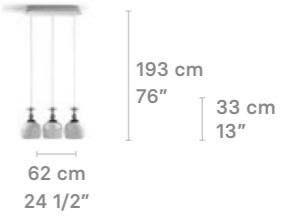

Hanging Lamp 3 lights
Gazing at the ocean (A)

Weight:
7.1 Kg / 15.66 lb

IP20 / CE UK CCC NOM

- Lampholder: E27/E26
- Max. Power: 6x15W LED (90W)
  CE/UK: 6xE27 max. 15W LED (90W)
  CCC: 6xE27 max. 9W LED (54W)
  US: 6xE26 max. 15W LED (90W)
- Frequency: 50/60 Hz
- Output voltage:
  ~220/240 VAC (CE UK CCC)
  100/125 VAC (US)
- Bulbs not included

Canopy:
White lacquered (metal)