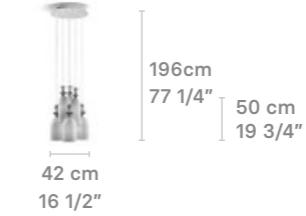

Hanging Lamp 6 lights
Gathering in the law (BC)

Weight:
8.9 Kg / 19.62 lb

IP20 / CE UK CCC NOM

- Lampholder: E27/E26
- Max. Power: 6x15W LED (90W)
  CE/UK: 6xE27 max. 15W LED (90W)
  CCC: 6xE27 max. 9W LED (54W)
  US: 6xE26 max. 15W LED (90W)
- Frequency: 50/60 Hz
- Output voltage:
  ~220/240 VAC (CE UK CCC)
  100/125 VAC (US)
- Bulbs not included