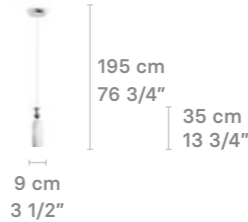

Célia - hanging lamp 1 light

Weight:
1.5 Kg / 3.31 lb

IP20 / CE UK CCC NOM

- Lampholder: E27/E26
- Max. Power: 1x15W LED
  CE/UK: 1xE27 max. 15W LED
  CCC: 1xE27 max. 9W LED
  US/JP: 1xE26 max. 15W LED
- Frequency: 50/60 Hz
- Output voltage:
  ~220/240 VAC (CE UK CCC)
  100/125 VAC (US JP)
- Bulb not included