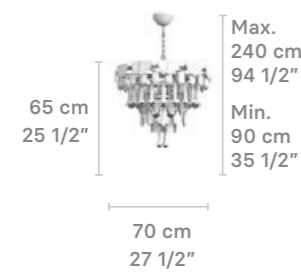

SEASONS COLLECTION

CHANDELIERS

Chandelier 70 cm