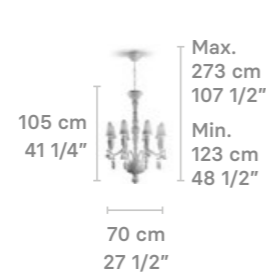

Chandelier 8 lights (S)

Weight:
12.70 Kg / 28 lb

IP20 / CE UK CCC PS CC NOM

* Lampholder: E14/E12
* Max. Power: 8x9W LED (72W)
CE/UK/CCC: 8xE14 max. 9W LED (72W)
US/JP: 8xE12 max. 9W LED (72W)
* Frequency: 50/60 Hz
* Output voltage:
~220/240 VAC (CE UK CCC)
100/125 VAC (US JP)
Bulbs not included