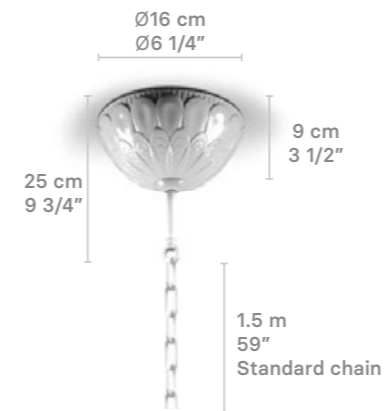

Hanging lamp 1 light

Weight:
1.95 Kg / 4.30 lb

IP20 / CE UK CCC PS CC NOM

* Lampholder: E27/E26
* Max. Power: 1x15W LED
CE/UK: 1xE27 max. 15W LED
CCC: 1xE27 max. 9W LED
US/JP: 1xE26 max. 15W LED
* Frequency: 50/60 Hz
* Output voltage:
~220/240 VAC (CE UK CCC)
100/125 VAC (US JP)
Bulb not included

Canopy: porcelain

Three different shades to choose.
The lampshades of Ivy & Seed Collection are made in porcelain.

Pleated

Spheres

Vegetal

Standard for Ivy & Seed Collection

13.5 cm
6 1/2"

Ø10 cm
Ø4"