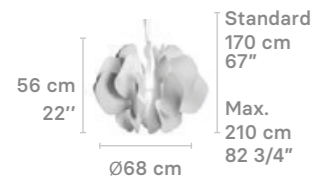

01024041 CE/UK
01024042 US
01024043 JP

HANGING LAMPS

Nightbloom

Standard 170 cm / 67"
Max. 210 cm / 82 3/4"
Ø68 cm / Ø26 3/4"
Weight: 22 Kg / 48.53 lb

IP20 LED / CE UK / PS NOM CC

- * Max. Power: 40W
- * LED Power: 34W
- * Dimmable LED (CE UK US)
- * Integrated LED
- * 2700K - 105 lm/W (3570 lm)
- * Dimmable driver included: 0-10V (CE UK US)

Nightbloom

Standard 170 cm / 67"
Max. 210 cm / 82 3/4"
Ø47 cm / Ø18 1/2"
Weight: 7.66 Kg / 16.88 lb

IP20 LED / CE UK / PS NOM CC

- * Max. Power: 40W
- * LED Power: 34W
- * Dimmable LED (CE UK US)
- * Integrated LED
- * 2700K - 105 lm/W (3570 lm)
- * Dimmable driver included: 0-10V (CE UK US)
- * Driver included (JP)