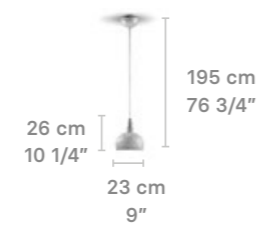

Hanging lamp 1 light

Weight:
1.95 Kg / 4.30 lb

IP20 / CE UK CCC PS CC NOM

* Lampholder: E27/E26
* Max. Power: 1x15W LED
CE/UK: 1xE27 max. 15W LED
CCC: 1xE27 max. 9W LED
US/JP: 1xE26 max. 15W LED
* Frequency: 50/60 Hz
* Output voltage:
~220/240 VAC (CE UK CCC)
100/125 VAC (US JP)
Bulb not included

Canopy: porcelain